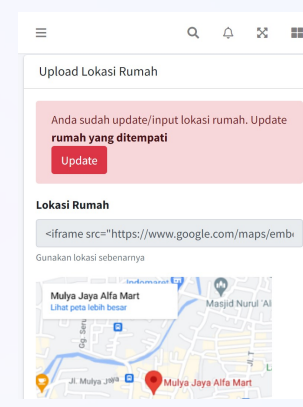

CBT (E-Learning)
SMAN 81 Jakarta

Data siswa

online test

The screenshot shows the web interface of the 'Sistem Manajemen Informasi SISWA' for SMAN 81 Jakarta. The header features the school's logo and name. Below the header, there is a navigation bar with 'Selamat Datang di siswa.sman81.sch.id' and a 'Pengumuman' (Announcement) section. The main content area is divided into two columns. The left column, titled 'Data Siswa SMAN81', contains a login form with fields for 'NIS atau SIDANIRA' and 'Password', a 'Login' button, and a link for 'Belum punya akun / Lupa Password? Registrasi'. The right column, titled 'Pengumuman', shows a list of announcements under the 'Berita Terbaru' tab, including a file download for 'Halo-Halo 81' and audio player controls for three announcements: 'Halo-Halo 81', 'Mars Pelajar 81', and 'Hari Pertama ke sekolah'.

**CBT (E-Learning)
SMAN 81 Jakarta**

Data siswa

online test

Bagian penting yang tersedia adalah

1. Datadiri
2. Foto Diri
3. Lokasi Rumah
4. Prestasi (soon)

**CBT (E-Learning)
SMAN 81 Jakarta**

Data siswa

online test

Dashboard

Dashboard / Home

Tabel Pengisian

#	Tugas	Progress	Link
1.	Update datadiri	<div style="width: 100%; height: 10px; background-color: blue;"></div>	Klik
2.	Upload Foto	<div style="width: 100%; height: 10px; background-color: blue;"></div>	Klik
3.	Informasi Lokasi Rumah	<div style="width: 100%; height: 10px; background-color: blue;"></div>	Klik
4.	Aktifkan cbt	<div style="width: 100%; height: 10px; background-color: blue;"></div>	Aktifkan