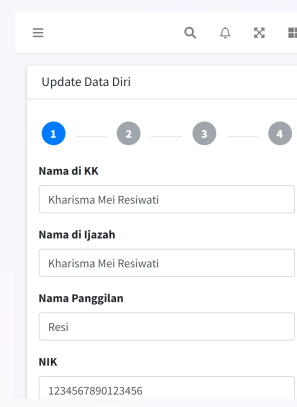

CBT (E-Learning)
SMAN 81 Jakarta

Data siswa

online test

The screenshot shows the web interface of the 'Sistem Manajemen Informasi SISWA' for SMAN 81 Jakarta. The header features the school's logo and name. Below the header, there is a navigation bar with 'Selamat Datang di siswa.sman81.sch.id' and a 'Pengumuman' (Announcement) section. The main content area is divided into two columns. The left column, titled 'Data Siswa SMAN81', contains a login form with fields for 'NIS atau SIDANIRA' and 'Password', a 'Login' button, and a link for 'Belum punya akun / Lupa Password? Registrasi'. The right column, titled 'Pengumuman', shows a list of announcements under the 'Berita Terbaru' tab, including a file download for 'Halo-Halo 81' and audio player controls for three announcements: 'Halo-Halo 81', 'Mars Pelajar 81', and 'Hari Pertama ke sekolah'.

**CBT (E-Learning)
SMAN 81 Jakarta**

Data siswa

online test

Bagian penting yang tersedia adalah

1. Datadiri
2. Foto Diri
3. Lokasi Rumah
4. Prestasi (soon)

**CBT (E-Learning)
SMAN 81 Jakarta**

Data siswa

online test

Dashboard

Dashboard / Home

Tabel Pengisian

#	Tugas	Progress	Link
1.	Update datadiri	<div style="width: 100%; height: 10px; background-color: blue;"></div>	Klik
2.	Upload Foto	<div style="width: 100%; height: 10px; background-color: blue;"></div>	Klik
3.	Informasi Lokasi Rumah	<div style="width: 100%; height: 10px; background-color: blue;"></div>	Klik
4.	Aktifkan cbt	<div style="width: 100%; height: 10px; background-color: blue;"></div>	Aktifkan