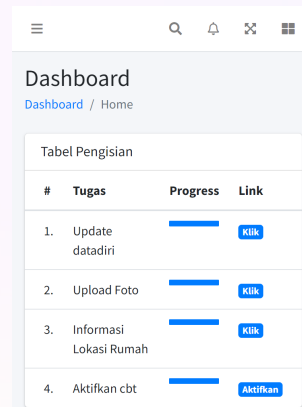

CBT (E-Learning)
SMAN 81 Jakarta

Data siswa

online test

The screenshot shows the web interface of the 'Sistem Manajemen Informasi SISWA' for SMAN 81 Jakarta. The header features the school's logo and name. Below the header, there is a navigation bar with 'Selamat Datang di siswa.sman81.sch.id' and a 'Pengumuman' (Announcement) section. The main content area is divided into two columns. The left column, titled 'Data Siswa SMAN81', contains a login form with fields for 'NIS atau SIDANIRA' and 'Password', a 'Login' button, and a link for 'Belum punya akun / Lupa Password? Registrasi'. The right column, titled 'Pengumuman', shows a list of announcements under the 'Berita Terbaru' tab, including a file download for 'Halo-Halo 81' and audio player controls for three announcements: 'Halo-Halo 81', 'Mars Pelajar 81', and 'Hari Pertama ke sekolah'.

**CBT (E-Learning)
SMAN 81 Jakarta**

Data siswa

online test

Bagian penting yang tersedia adalah

1. Datadiri
2. Foto Diri
3. Lokasi Rumah
4. Prestasi (soon)

**CBT (E-Learning)
SMAN 81 Jakarta**

Data siswa

online test

Dashboard

Dashboard / Home

Tabel Pengisian

#	Tugas	Progress	Link
1.	Update datadiri	<div style="width: 100%; height: 10px; background-color: blue;"></div>	Klik
2.	Upload Foto	<div style="width: 100%; height: 10px; background-color: blue;"></div>	Klik
3.	Informasi Lokasi Rumah	<div style="width: 100%; height: 10px; background-color: blue;"></div>	Klik
4.	Aktifkan cbt	<div style="width: 100%; height: 10px; background-color: blue;"></div>	Aktifkan